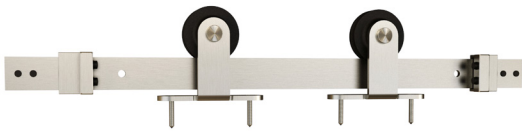

Top Mount Hangers

Schlage Sliding Barn Door Hardware with Top Mount Hangers add a stylish architectural touch to any home. Sliding doors add privacy to open doorways and save space by preventing swinging doors from opening into walkways. Top mount hangers give the door a cleaner, more stylish look by attaching to the top only rather than the face of the door.

Use a Schlage Sliding Barn Door Track Adapter to combine two kits for bi-parting doors or larger openings.

Shown in Satin Nickel

FEATURES

- Affordable way to add privacy and style to open doorways
- Complete kit with easy-to-install mounting hardware and detailed instructions
- Durable steel construction meets highest industry standards with limited lifetime warranty
- The 6 ft track is limited to a 36" opening, but the 8 ft track can be used for a wider opening up to 50"
- Finishes coordinate easily with other home accents like lighting and plumbing fixtures
- Use with 1-3/8" to 1-3/4" thick door weighing up to 220 lbs
- Track adapter designed to combine Schlage sliding barn door tracks for bi-parting doors or openings larger than 36"

SCHLAGE SLIDING BARN DOOR HARDWARE – TOP MOUNT

Certification	ANSI/BHMA Grade 1 A156.14-2013
Warranty	Limited lifetime finish warranty
Panel Thickness	1- ³ / ₈ " - 1- ³ / ₄ "
Maximum Panel Weight	220 lbs.
Maximum Panel Width	51"
Track length	6'6" and 8' available
ADA Compliant	Yes

AVAILABLE STYLES AND FINISHES

Reference latest price book for available trim and finish options.

Top Mount in Satin Nickel
(619)

Top Mount in Matte Black
(622)

Top Mount in Satin Stainless Steel
(630)

Top Mount in Dark Bronze
(690)
Extended lead time